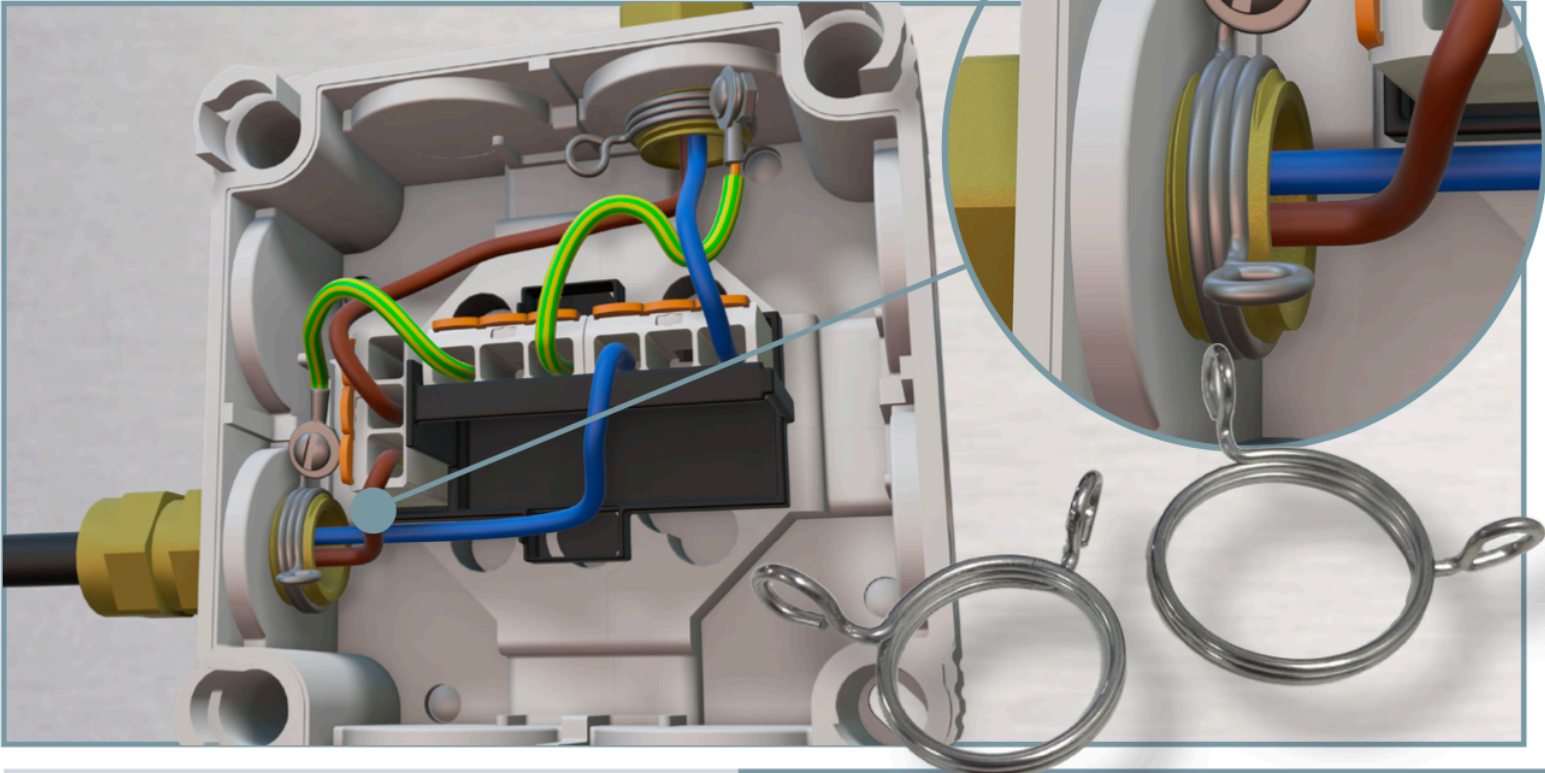

## Earthing Solutions COMBI E-Spring

Material stainless steel, earth spring (single)  
with earth lead, sold in packs of 5

## E-Spring - Earthing Solutions

Introducing the E-Spring by WISKA.

A simple, quick and secure solution for earth continuity of SWA cable with BW/CW cable glands. Single earth solution made of stainless steel available in M20 and M25 sizes.

Simply pinch the eyelets to widen the E-Spring, place over the thread of the gland and release the eyelets to tighten.

Kit includes earth lead and nut and bolt. Sold in packs of 5.

Type	Colour	Code	Size	Qty
COMBI E-Spring	Steel	E-SPRING20	1 x M20	5
COMBI E-Spring	Steel	E-SPRING25	1 x M25	5